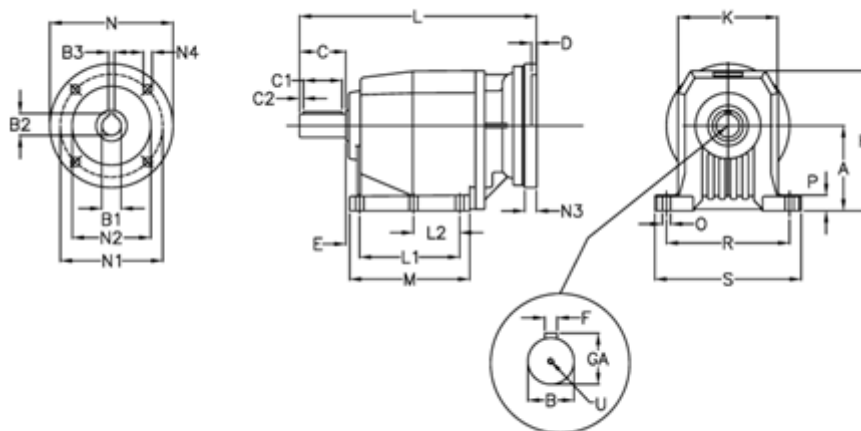

Article number: 40600702291230

Description: Helical gearbox
C702P-22,9-P80B5

Measures

A = 210	D = 4.0	L2 = 0.0	P = 30
B = 60	E = 25	M = 222.0	R = 300
B1 = 19	F = 18	N = 200	S = 350
B2 = 21.8	GA = 64.0	N1 = 165	U = M20x42
B3 = 6	H = 349	N2 = 130	
C = 120	K = 262	N3 = 0	
C1 = 90	L = 473.0	N4 = M10x12	
C2 = 15	L1 = 165.0	O = 22	